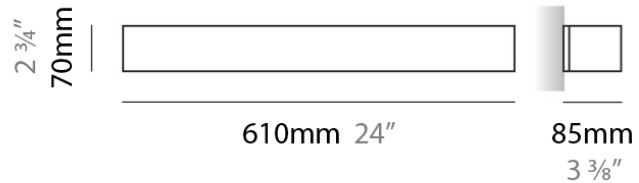

PROJECT	_____
TYPE	_____
NOTES	_____
QUANTITY	_____
DATE	_____

TOY SURFACE

D83142

GENERAL

Series: Toy
Brand: Panzeri
Division: Design
Mounting Type: Surface
Mounting Location: Wall
Subcategory: Ambient

PHYSICAL

Shape: Rectangle
Length (mm): 610
Length (in): 24
Height (mm): 70
Height (in): 2 3/4
Extension (mm): 85
Extension (in): 3 3/8
Light Distribution: Direct / Indirect
Weight (kg): 2.7
Weight (lbs): 6
Diffuser: Frost White Glass
Fixture Finish: SST
Fixture Material: Metal

ELECTRICAL

Number of Lamps: 1
Lamp Type: LED Retrofit / CFL
Bulb Included: Bulb Not Included
Total Output Wattage (W): 30 / 55
Max. Wattage Per Lamp (W): 30 / 55
Lamp Base: GX24-q3
Driver Included: Yes
Driver Type: Ballast - 120Vac - Non-dimming
Input Voltage (V): 120

LED

OPTICAL

RATINGS AND CERTIFICATIONS

Certified By: CSA Certified to UL and CSA Standards
IP rating: IP40