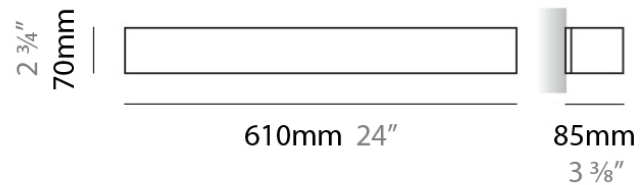

TOY SURFACE

D83141

GENERAL

Series: Toy

Brand: Panzeri

Division: Design

Mounting Type: Surface

Mounting Location: Wall

Subcategory: Ambient

PHYSICAL

Shape: Rectangle

Length (mm): 610

Length (in): 24

Height (mm): 70

Height (in): 2 ³/₄

Extension (mm): 85

Extension (in): 3 ³/₈

Light Distribution: Direct / Indirect

Weight (kg): 2.7

Weight (lbs): 6

Diffuser: Frost White Glass

Fixture Finish: SST

Fixture Material: Metal

ELECTRICAL

Number of Lamps: 1

Lamp Type: LED Retrofit / CFL

Bulb Included: Bulb Not Included

Total Output Wattage (W): 30 / 55

Max. Wattage Per Lamp (W): 30 / 55

Lamp Base: GX24-q3

Driver Included: Yes

Driver Type: Ballast - 120Vac - Non-dimming

Input Voltage (V): 120

LED

OPTICAL

RATINGS AND CERTIFICATIONS

Certified By: CSA Certified to UL and CSA Standards

IP rating: IP40